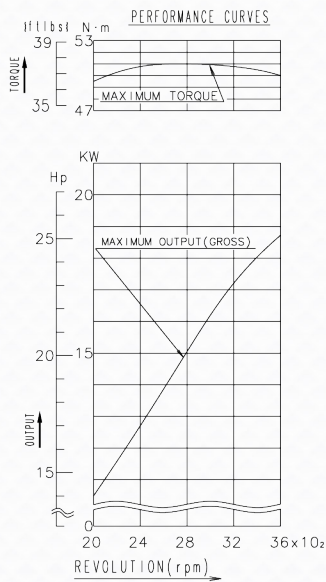

Eh72 25.0hp

WIRING DIAGRAM