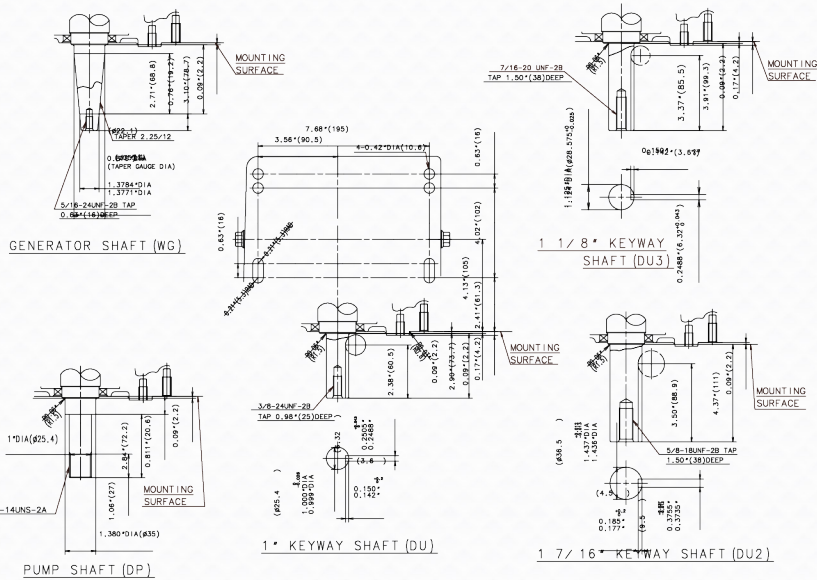

Eh72 25.0hp

WIRING DIAGRAM