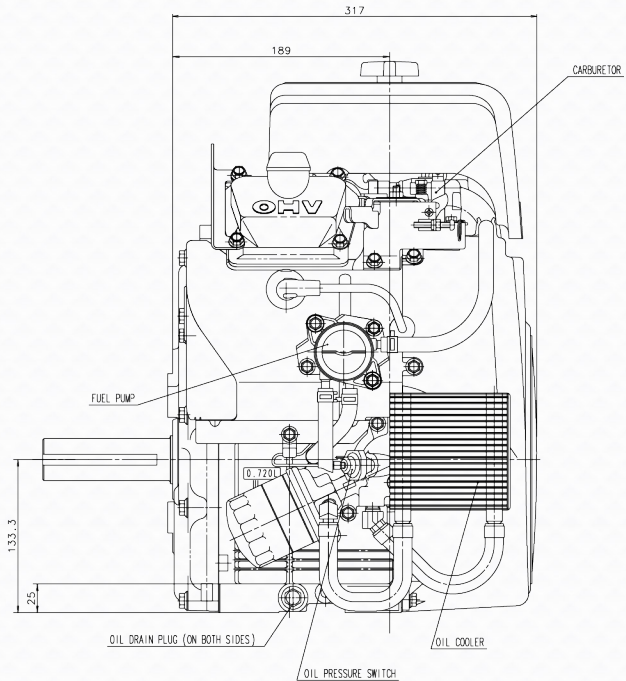

Eh72 25.0hp

WIRING DIAGRAM