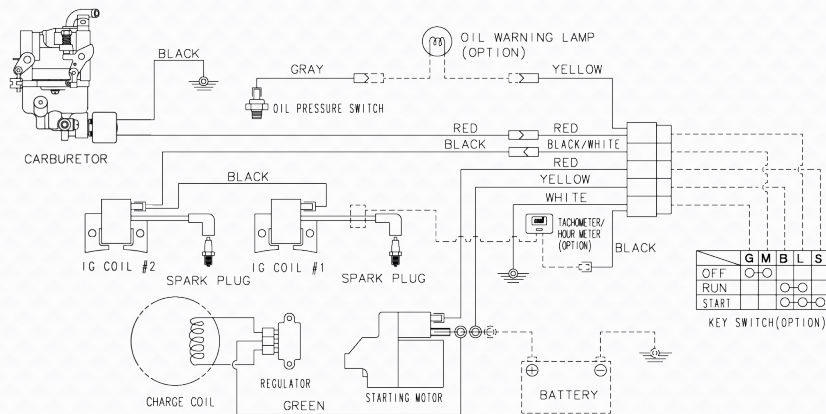

Eh72 25.0hp

WIRING DIAGRAM