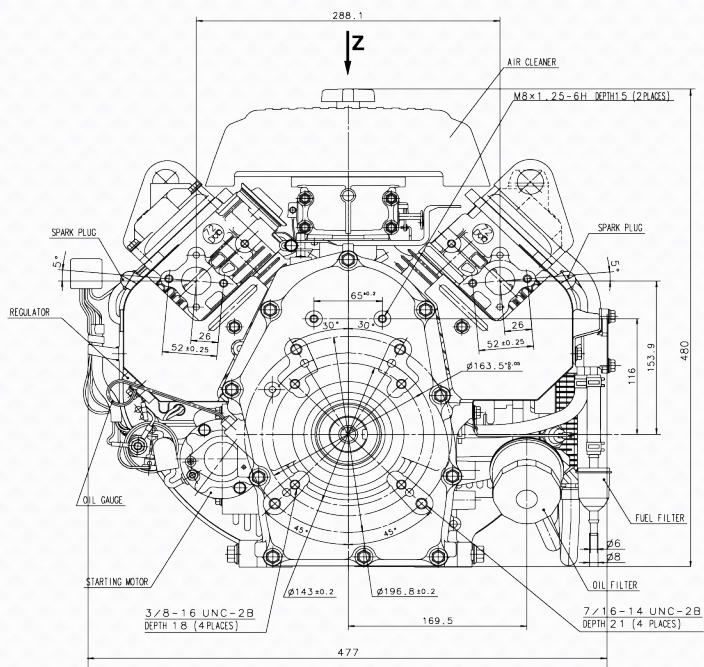

Eh72 25.0hp

WIRING DIAGRAM